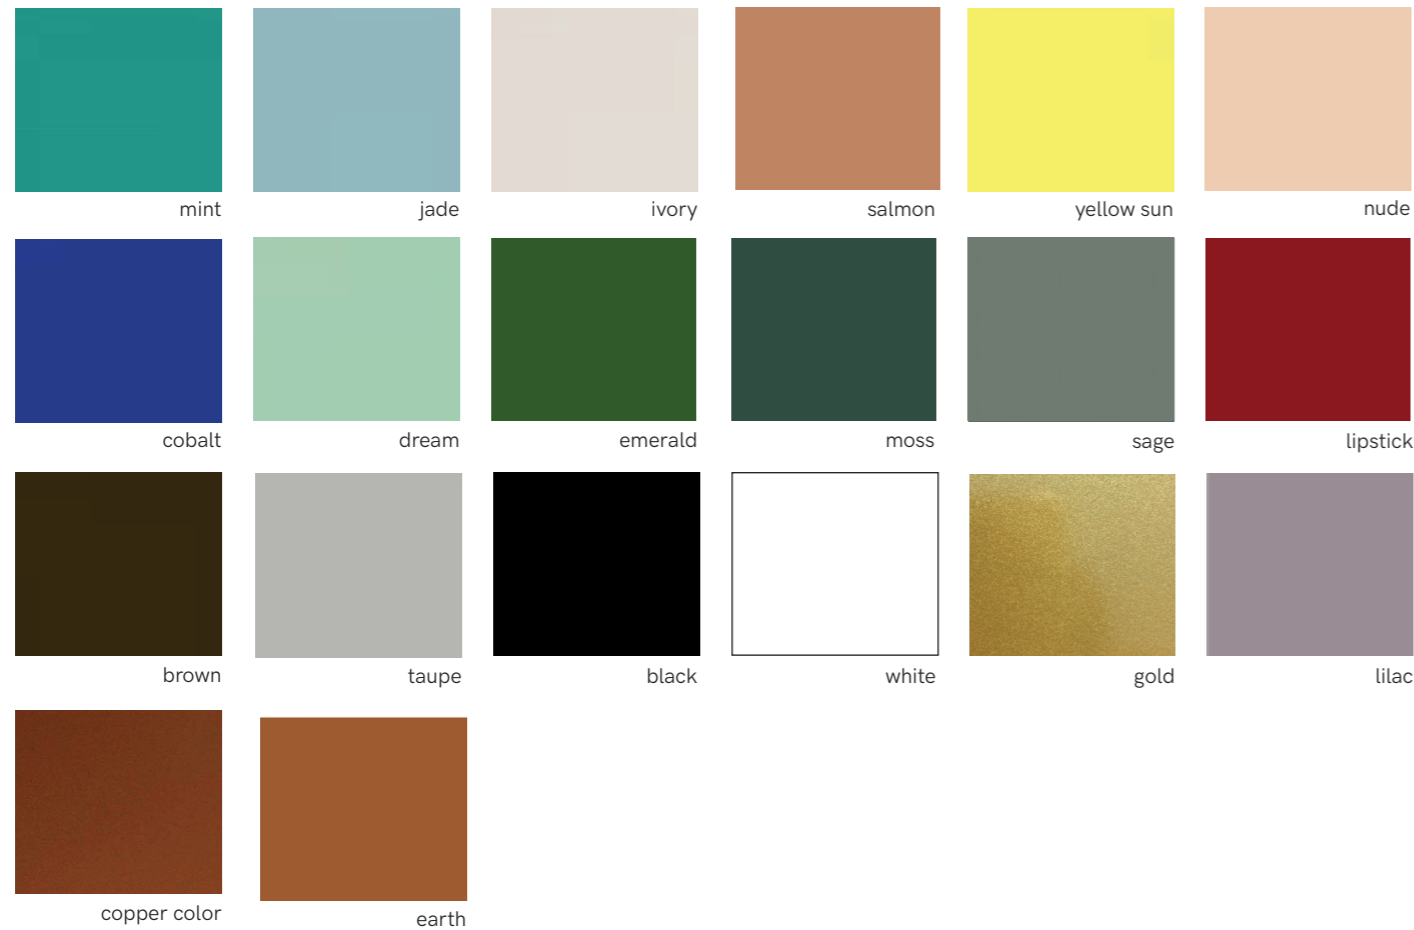

 59" / 1,5m

FINISHINGS

lacquered metal structure finish options

polished and satin metal metallic finishings finish options

POLISHED AND SATIN METAL PIECES
this product is handmade; any small stain or roughness is a feature of the product, not a defect.